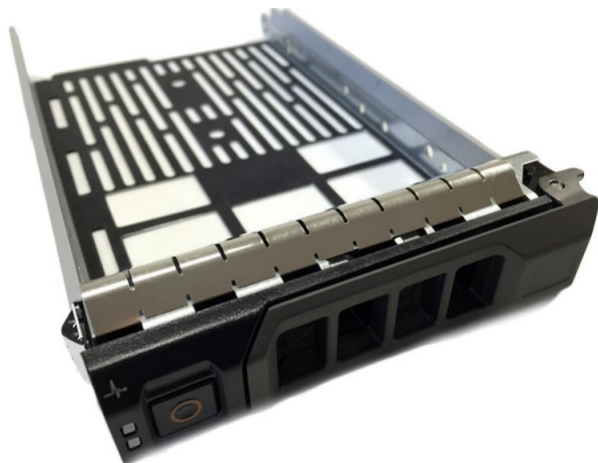

Datum: 08.07.2026

OIB: HR13160244056
Telefon: +385 31 328 956
E-mail: info@hardware.hr
WWW: www.hardware.hr

**Dell 3.5" SAS/SATA HDD Tray Caddy -
T330, T430, T530, T630, R230, R330,
R430, R530, R630, R730, R730XD,
R930, PowerVault MD1200, MD1400 ,
MD3400, T340, T440**

Kategorija: [HDD Kućišta](#)

Dobavljivost: **Nema proizvoda na skladištu**

Šifra: **174524**

Cijena: 37,00€

(slika je simbolična)

Brend: DELL EMC
Stanje: NOVO
Zaliha: Na skladištu

Kratak opis

Drive Cabinet Type	Internal
Internal Data Interface	SAS/SATA
Data Channel	SAS/SATA
Provides External Drive Bay Dimension	3.5"
Provides Internal Drive Bay Dimension	2.5"
Number of bays	1
External Color	Black
Compliance	PowerEdge 13G. Compatible with PowerVault MD1200 PowerVault MD1400 PowerVault MD3200i
Warranty Term (month)	9999 month(s)
Warranty Products Returnable	Yes
Warranty validation Criteria	Serial Number
Pack Weight Brutto (kg)	0.2 kg
Pack Weight Netto (kg)	0 kg
Pieces in pack	1
Box Weight Brutto (kg)	0.2 kg
Retail Packaging Net Weight Carton	0 kg
Retail Packaging Net Weight Plastic	0 kg
Packs in Box	1
Package Type	Box
Economic operator in EU / authorized representative	Dell Products
Postal address	Raheen Business Park, Limerick, Ireland
Electronic address	https://customer.support.dellproductcompliance.com/servicedesk/customer/portals
