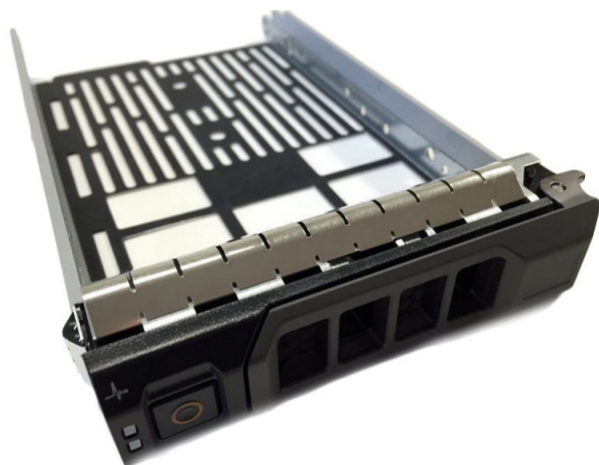

Datum: 24.05.2026

OIB: HR13160244056
Telefon: +385 31 328 956
E-mail: info@hardware.hr
WWW: www.hardware.hr

**Dell 3.5" SAS/SATA HDD Tray Caddy -
T330, T430, T530, T630, R230, R330,
R430, R530, R630, R730, R730XD,
R930, PowerVault MD1200, MD1400 ,
MD3400, T340, T440**

Kategorija: [HDD Kućišta](#)

Dobavljivost: **Nema proizvoda na skladištu**

Šifra: **174524**

Cijena: 37,00€

(slika je simbolična)